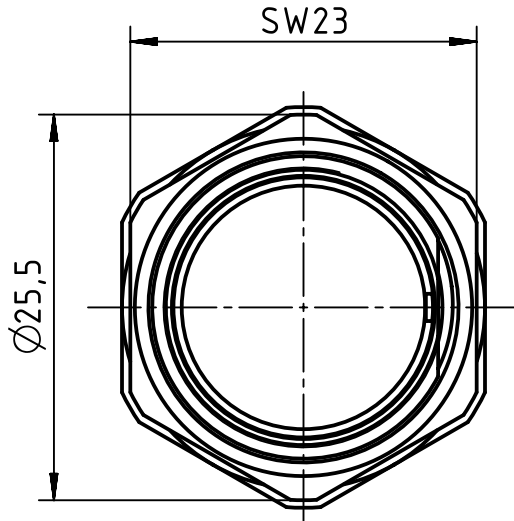

1 2 3 4 5 6

A

panel cut out

B

C

D

Plastic snap ring - Female

	All rights reserved Department EL PD HARTING Electric GmbH & Co. KG D-32339 Espelkamp	All Dimensions in mm Original Size DIN A4		Scale 2:1	Free size tol.	Ref. Sub.
		Created by DYCKC	Inspected by GRUBES	Standardisation TIEMANNA	Date 2019-07-19	State Final Release
Title M23 HBM front female M20x1,5						Rev. C
Type TB				Number 09 15 100 0373		Page 1/1