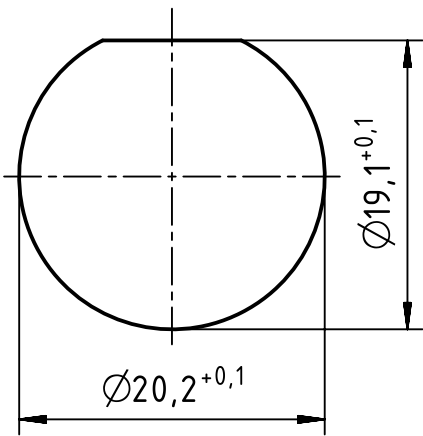

1 2 3 4 5 6

A

panel cut out

B

C

D

Plastic snap ring - Female

	All rights reserved Department EL PD HARTING Electric GmbH & Co. KG D-32339 Espelkamp	All Dimensions in mm Original Size DIN A4		Scale 2:1	Free size tol.	Ref. Sub.
		Created by DYCKC	Inspected by GRUBES	Standardisation TIEMANNA	Date 2019-07-19	State Final Release
Title M23 HBM front female M20x1,5						Rev. C
Type TB				Number 09 15 100 0373		Page 1/1