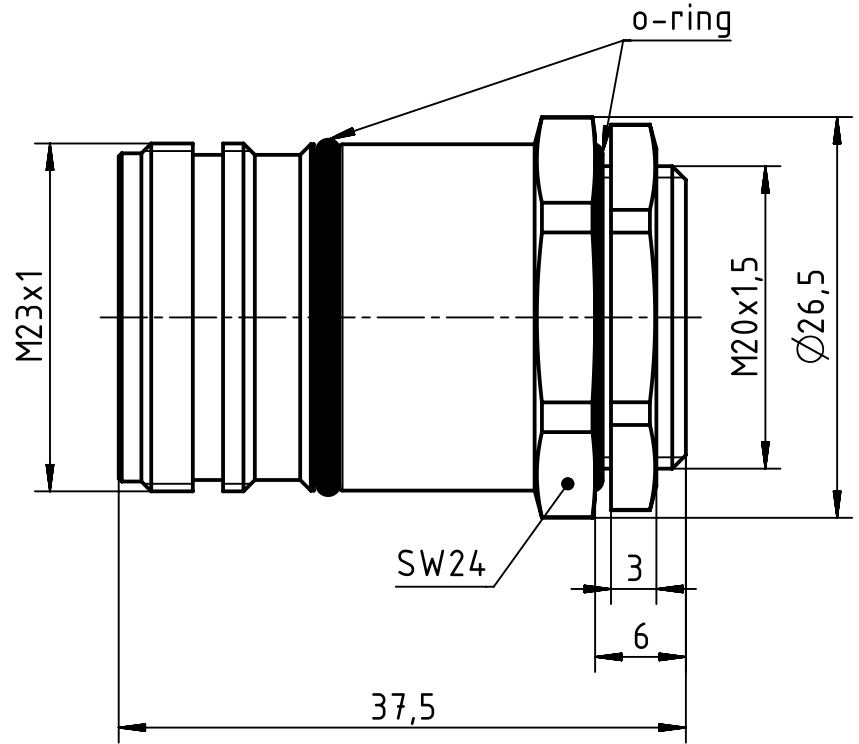

1 2 3 4 5 6

A

panel cut out

B

C

D

Plastic snap ring - Female

	All rights reserved Department EL PD HARTING Electric GmbH & Co. KG D-32339 Espelkamp	All Dimensions in mm Original Size DIN A4		Scale 2:1	Free size tol.	Ref. Sub.
		Created by DYCKC	Inspected by GRUBES	Standardisation TIEMANNA	Date 2019-07-19	State Final Release
Title M23 HBM front female M20x1,5						Rev. C
Type TB				Number 09 15 100 0373		Page 1/1